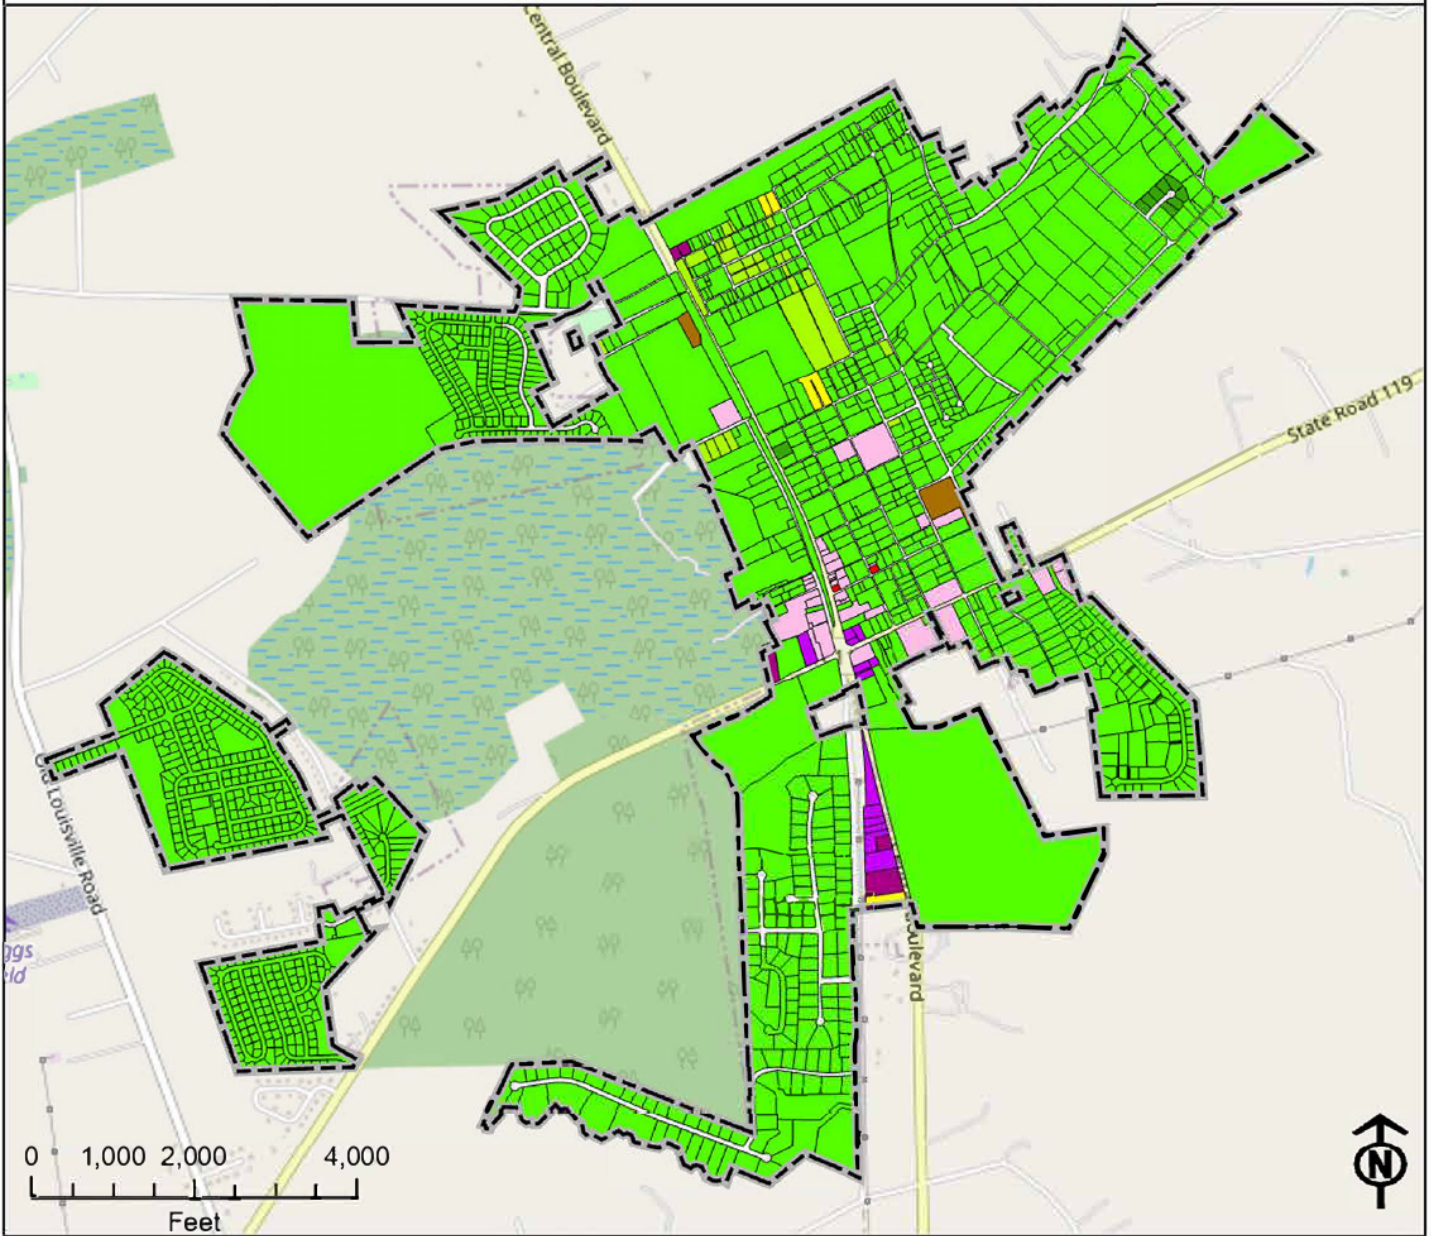

ZONING FOR THE CITY OF GUYTON, GEORGIA

ZONING

 C-1	 M-U
 C-2	 R-1
 C-3	 R-2
 I-G	 R-4
 M-H	 CITY BOUNDARY

Data layers that appear on this map may or may not be accurate, current, or otherwise reliable.

Coordinate System: NAD 1983 StatePlane Georgia East
FIPS 1001 Feet

Mayor: Russ Deen

Date

City Clerk: Fabian Mann

Date